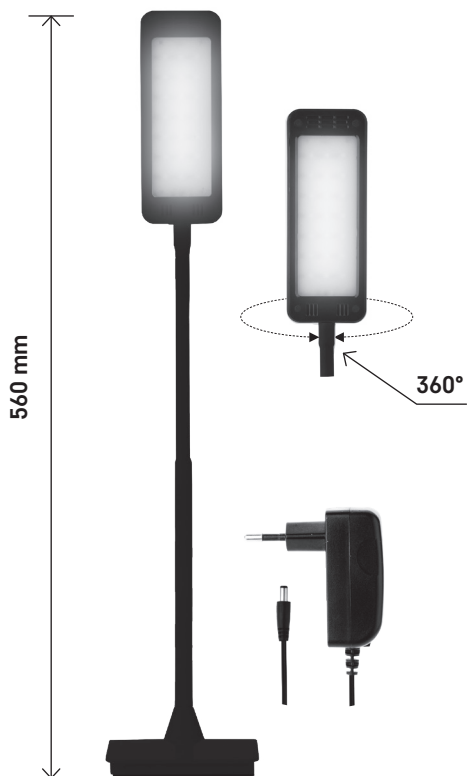

Z7599B

Z7599W