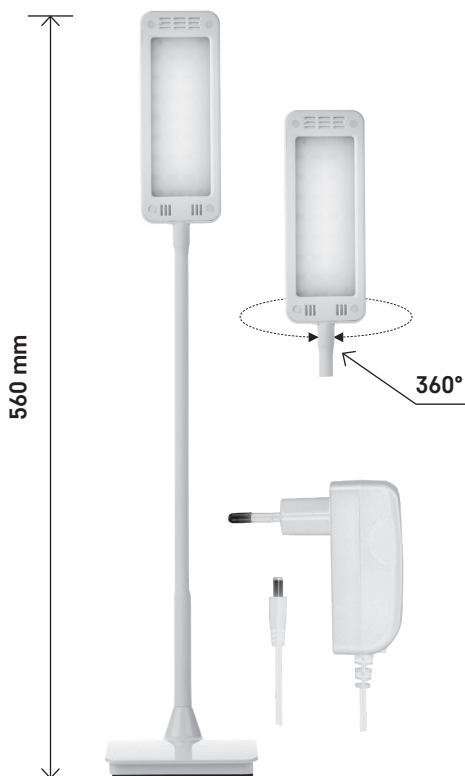

GB | LED Desk Lamp EDDY

Color – black, white
Type: Z7599B, Z7599W

Technical information:

Performance: 6 W
IP code: IP20
Supply voltage: 220–240 V AC
Number of LED: 24 LED
Luminous flux: 480 lm
Chromaticity temperature: 3 000 K – 4 500 K – 6 800 K
Length of lead cable: 180 cm

Other information:

The equipment is designed for indoor use.
Do not connect another lamp.
In case of a defect, do not repair the lamp on your own!
Do not use unless fully unpacked.
Before any handling disconnect from electrical mains.
Light sources are not replaceable.
Do not interfere with electrical connections.

EMOS spol. s r. o. declares that the Z7599B, Z7599W is in compliance with the essential requirements and other relevant provisions of Directive. The device can be freely operated in the EU. The Declaration of Conformity can be found at <http://www.emos.eu/download>.